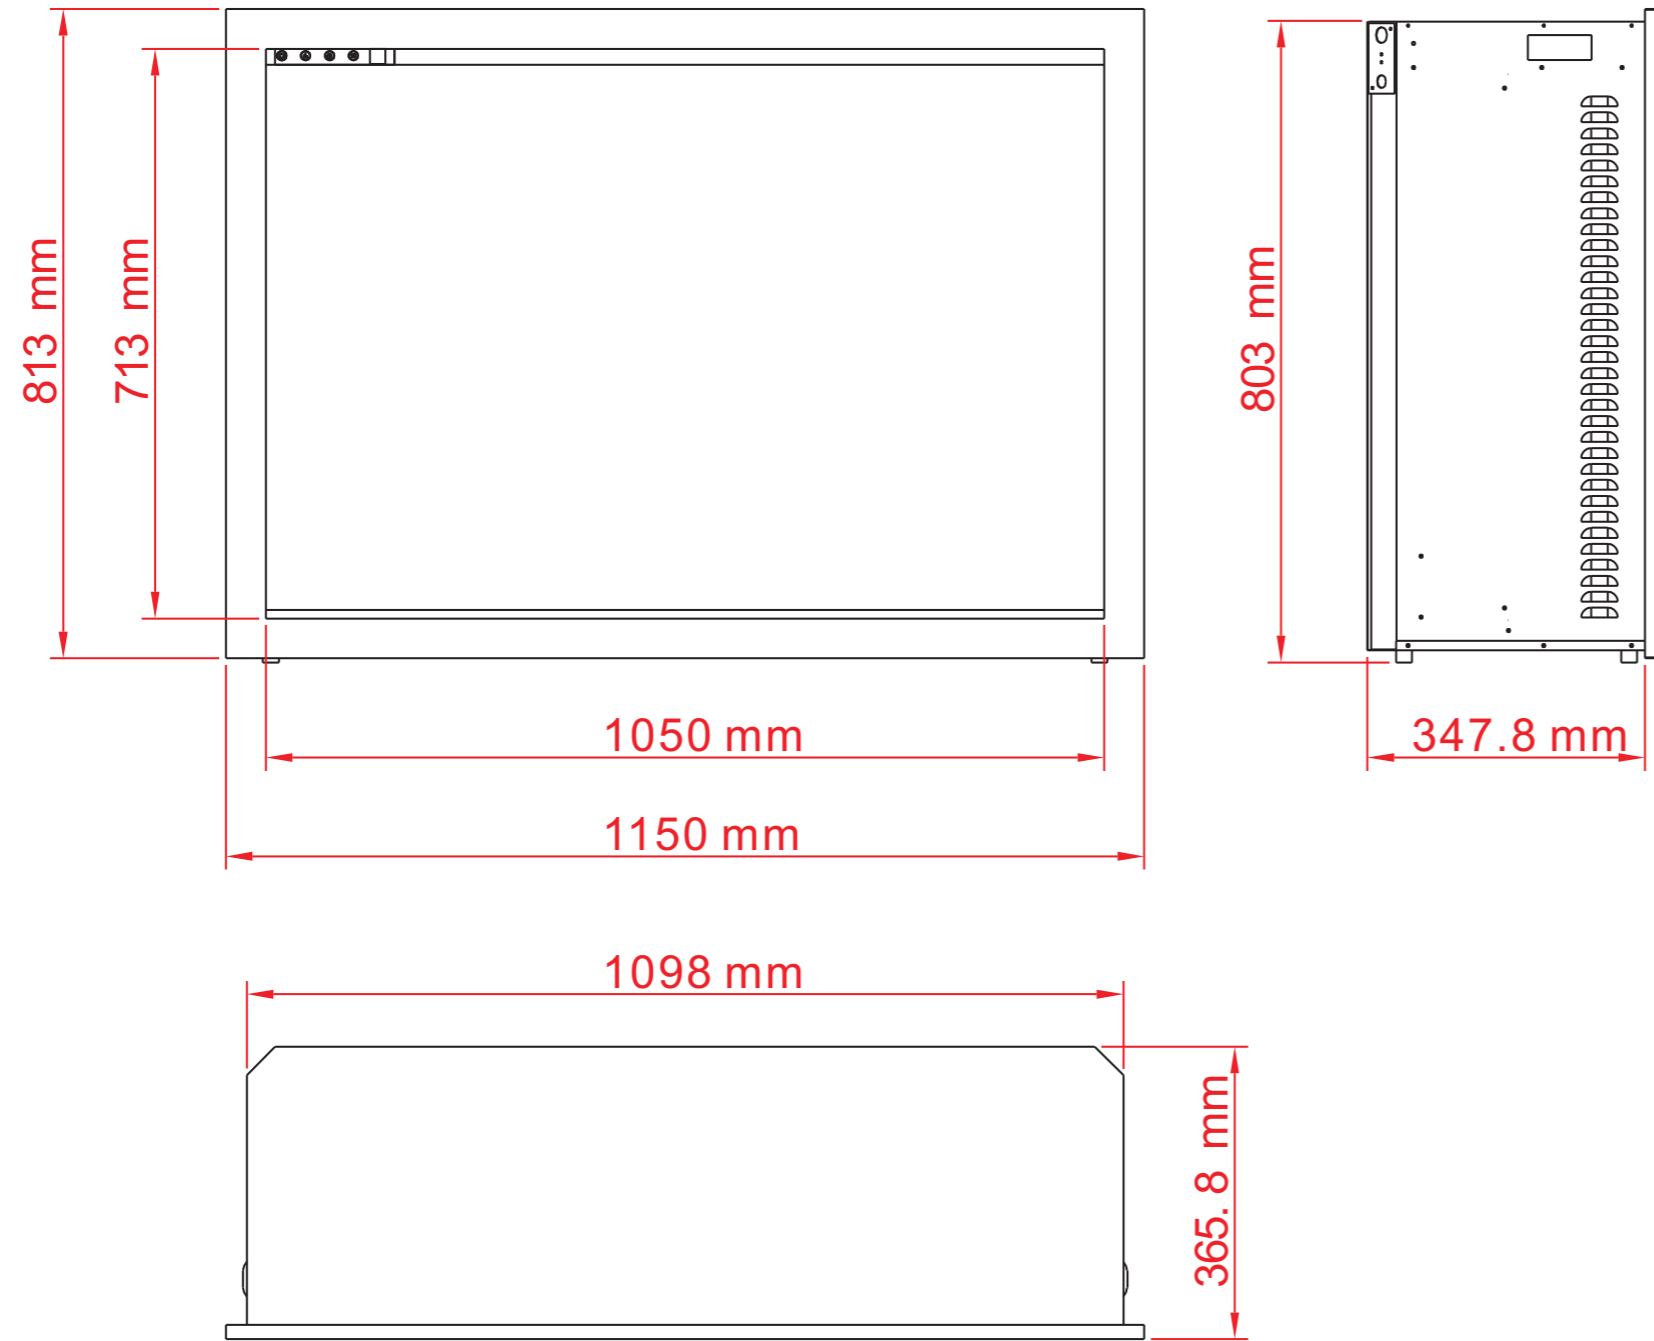

TECHNICAL SPECIFICATIONS

VOLTS	120V 60Hz	
AMPS	10	
WATTS	1465 W	
HEATER	HIGH	1465 watts
	LOW	600 watts
NO HEATER	22 watts	
LAMPS	TYPE	LED
	WATTS	
	TOTAL WATTS	22 watts
ROTOR MOTOR	1 at 5 watts	
HEIGHT,WIDTH,DEPTH	31 5/8" x 43 1/4" x 13 3/4"	
GLASS VIEWING OPENING	26 7/8" X 41 3/8"	
GLASS SIZE	27 1/4" X 41 7/8"	
SHIPPING SIZE	34" x 48 1/8" x 16 7/8"	
SHIPPING WEIGHT	UNIT	133.8 lbs
		104.7 lbs
	GLASS FRONT	Included
PLUG LOCATION	Left Side	
CORD LENGTH	76"	
APPROX. HEATING AREA	400 sq ft	

SERIES	MODEL		REV
TRADITIONAL	TRD-44		1
SCALE 1"=1'-0"	DATE: 8/5/2019	SHEET 1 OF 1	

TECHNICAL SPECIFICATIONS

VOLTS	120V 60Hz	
AMPS	10	
WATTS	1465 W	
HEATER	HIGH	1465 watts
	LOW	600 watts
NO HEATER	22 watts	
LAMPS	TYPE	LED
	WATTS	
	TOTAL WATTS	22 watts
ROTOR MOTOR	1 at 5 watts	
HEIGHT,WIDTH,DEPTH	80.3 x 109.8 x 34.8 cm	
GLASS VIEWING OPENING	68.2 X105 cm	
GLASS SIZE	70 X106.2 cm	
SHIPPING SIZE	86.3 x 122.3 x 43 cm	
SHIPPING WEIGHT	60.7 Kgs	
	UNIT	47.5 Kgs
GLASS FRONT	Included	
PLUG LOCATION	Left Side	
CORD LENGTH	193 cm	
APPROX. HEATING AREA	37 sqm	

SERIES	MODEL		REV
TRADITIONAL	TRD-44		1
SCALE 1:12	DATE: 8/5/2019	SHEET 1 OF 1	