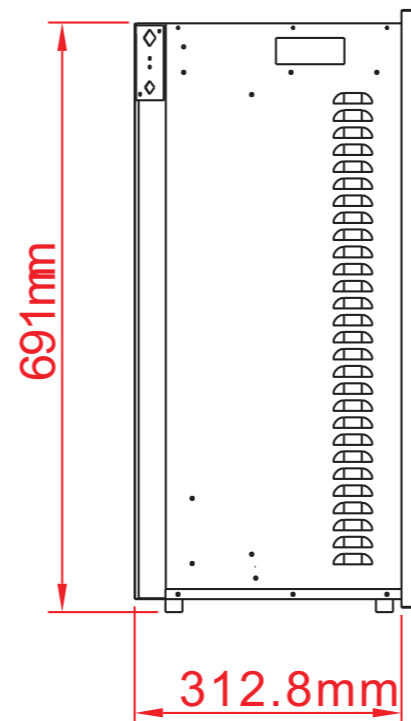

TECHNICAL SPECIFICATIONS

VOLTS	120V 60Hz	
AMPS	10	
WATTS	1465 W	
HEATER	HIGH	1465 watts
	LOW	600 watts
NO HEATER	22 watts	
LAMPS	TYPE	LED
	WATTS	
	TOTAL WATTS	22 watts
ROTOR MOTOR	1 at 5 watts	
HEIGHT,WIDTH,DEPTH	27 1/4" x 37 1/8" x 12 3/8"	
GLASS VIEWING OPENING	22 1/2" X 35 1/4"	
GLASS SIZE	23 1/8" X 35 3/4"	
SHIPPING SIZE	29 5/8" x 42 1/8" x 15 1/2"	
SHIPPING WEIGHT	101.4 lbs	
	UNIT	81.6 lbs
GLASS FRONT	Included	
PLUG LOCATION	Left Side	
CORD LENGTH	76"	
APPROX. HEATING AREA	400 sq ft	

SERIES	MODEL		REV
TRADITIONAL	TRD-38		1
SCALE 1"=1'-0"	DATE: 8/5/2019	SHEET 1 OF 1	

TECHNICAL SPECIFICATIONS

VOLTS	120V 60Hz	
AMPS	10	
WATTS	1465 W	
HEATER	HIGH	1465 watts
	LOW	600 watts
NO HEATER	22 watts	
LAMPS	TYPE	LED
	WATTS	
	TOTAL WATTS	22 watts
ROTOR MOTOR	1 at 5 watts	
HEIGHT,WIDTH,DEPTH	69.1 x 94.4 x 31.3 cm	
GLASS VIEWING OPENING	57 X 89.6 cm	
GLASS SIZE	58.8 X 90.8 cm	
SHIPPING SIZE	75.1 x 106.9 x 39.5 cm	
SHIPPING WEIGHT	UNIT	46 Kgs
	GLASS FRONT	37 Kgs
PLUG LOCATION	Left Side	
CORD LENGTH	193 cm	
APPROX. HEATING AREA	37 sqm	

SERIES TRADITIONAL	MODEL TRD-38		REV 1
SCALE 1:12	DATE: 8/5/2019		SHEET 1 OF 1