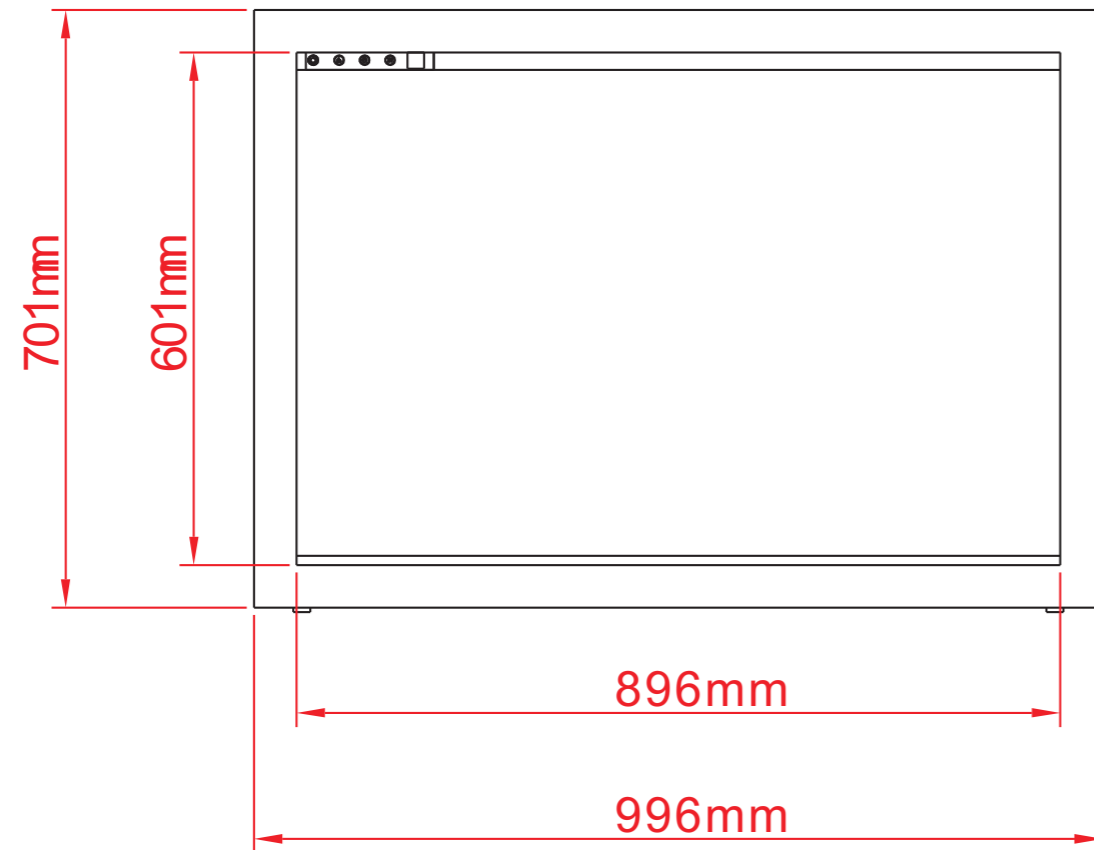

TECHNICAL SPECIFICATIONS

VOLTS	120V 60Hz	
AMPS	10	
WATTS	1465 W	
HEATER	HIGH	1465 watts
	LOW	600 watts
NO HEATER	22 watts	
LAMPS	TYPE	LED
	WATTS	
	TOTAL WATTS	22 watts
ROTOR MOTOR	1 at 5 watts	
HEIGHT,WIDTH,DEPTH	27 1/4" x 37 1/8" x 12 3/8"	
GLASS VIEWING OPENING	22 1/2" X 35 1/4"	
GLASS SIZE	23 1/8" X 35 3/4"	
SHIPPING SIZE	29 5/8" x 42 1/8" x 15 1/2"	
SHIPPING WEIGHT	101.4 lbs	
	UNIT	81.6 lbs
GLASS FRONT	Included	
PLUG LOCATION	Left Side	
CORD LENGTH	76"	
APPROX. HEATING AREA	400 sq ft	

SERIES	MODEL		REV
TRADITIONAL	TRD-38		1
SCALE 1"=1'-0"	DATE: 8/5/2019	SHEET 1 OF 1	

TECHNICAL SPECIFICATIONS

VOLTS	120V 60Hz	
AMPS	10	
WATTS	1465 W	
HEATER	HIGH	1465 watts
	LOW	600 watts
NO HEATER	22 watts	
LAMPS	TYPE	LED
	WATTS	
	TOTAL WATTS	22 watts
ROTOR MOTOR	1 at 5 watts	
HEIGHT,WIDTH,DEPTH	69.1 x 94.4 x 31.3 cm	
GLASS VIEWING OPENING	57 X 89.6 cm	
GLASS SIZE	58.8 X 90.8 cm	
SHIPPING SIZE	75.1 x 106.9 x 39.5 cm	
SHIPPING WEIGHT	UNIT	46 Kgs
	GLASS FRONT	37 Kgs
PLUG LOCATION	Left Side	
CORD LENGTH	193 cm	
APPROX. HEATING AREA	37 sqm	

SERIES TRADITIONAL	MODEL TRD-38		REV 1
SCALE 1:12	DATE: 8/5/2019		SHEET 1 OF 1