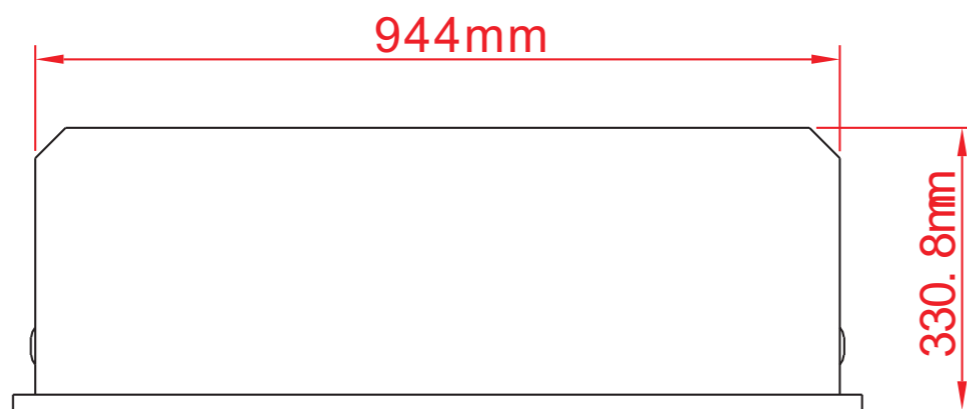

TECHNICAL SPECIFICATIONS

VOLTS	120V 60Hz	
AMPS	10	
WATTS	1465 W	
HEATER	HIGH	1465 watts
	LOW	600 watts
NO HEATER	22 watts	
LAMPS	TYPE	LED
	WATTS	
	TOTAL WATTS	22 watts
ROTOR MOTOR	1 at 5 watts	
HEIGHT,WIDTH,DEPTH	27 1/4" x 37 1/8" x 12 3/8"	
GLASS VIEWING OPENING	22 1/2" X 35 1/4"	
GLASS SIZE	23 1/8" X 35 3/4"	
SHIPPING SIZE	29 5/8" x 42 1/8" x 15 1/2"	
SHIPPING WEIGHT	101.4 lbs	
	UNIT	81.6 lbs
GLASS FRONT	Included	
PLUG LOCATION	Left Side	
CORD LENGTH	76"	
APPROX. HEATING AREA	400 sq ft	

SERIES	MODEL		REV
TRADITIONAL	TRD-38		1
SCALE 1"=1'-0"	DATE: 8/5/2019	SHEET 1 OF 1	

TECHNICAL SPECIFICATIONS

VOLTS	120V 60Hz	
AMPS	10	
WATTS	1465 W	
HEATER	HIGH	1465 watts
	LOW	600 watts
NO HEATER	22 watts	
LAMPS	TYPE	LED
	WATTS	
	TOTAL WATTS	22 watts
ROTOR MOTOR	1 at 5 watts	
HEIGHT,WIDTH,DEPTH	69.1 x 94.4 x 31.3 cm	
GLASS VIEWING OPENING	57 X 89.6 cm	
GLASS SIZE	58.8 X 90.8 cm	
SHIPPING SIZE	75.1 x 106.9 x 39.5 cm	
SHIPPING WEIGHT	UNIT	46 Kgs
	GLASS FRONT	37 Kgs
PLUG LOCATION	Left Side	
CORD LENGTH	193 cm	
APPROX. HEATING AREA	37 sqm	

SERIES TRADITIONAL	MODEL TRD-38		REV 1
SCALE 1:12	DATE: 8/5/2019		SHEET 1 OF 1